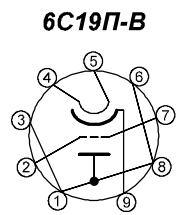

1

2

3

4

PARTS	PAGE	Date	Name	Description	Page no.
		12.11.16		GOLDENMIDDLE AUDIO	12.11.16
				Schematic no.	Pages
				PHONEiX SymBOL	12.11.16
					VER4.2