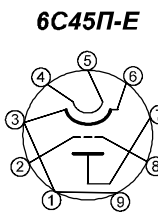

1

2

3

4

PARTS	PAGE	Date	Name	Description	Page no.
		12.11.16		GOLDENMIDDLE AUDIO	12.11.16
				Schematic no.	Pages
				PHONEiX SymBOL	12.11.16
					VER4.2