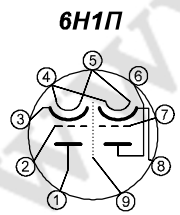

1

2

3

4

PARTS	PAGE	Date	Name	Description	Page no.
		12.11.16		GOLDENMIDDLE AUDIO	12.11.16
				Schematic no.	Pages
				PHONEiX SymBOL	12.11.16
					VER4.2