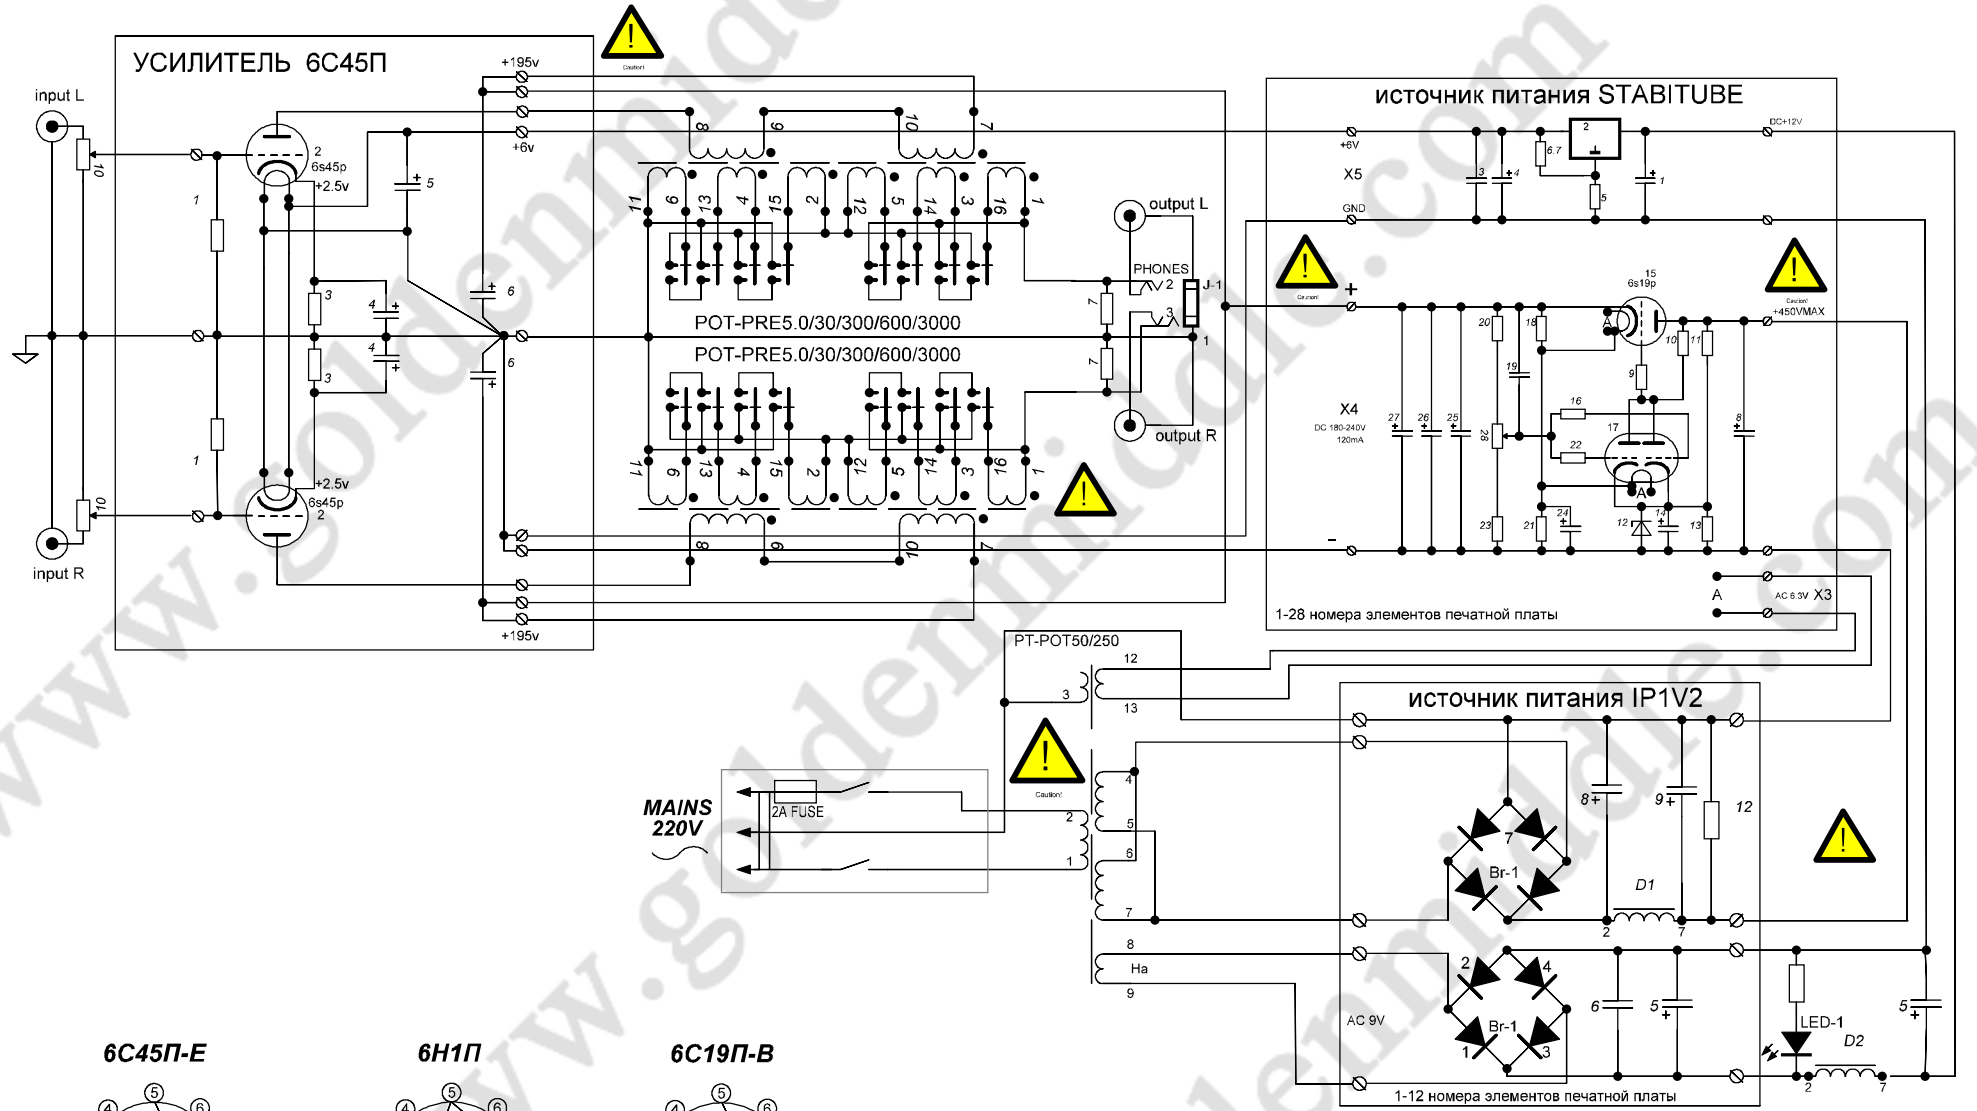

1

2

3

4

PARTS	PAGE	Date	Name	Description	Page no.
		12.11.16		GOLDENMIDDLE AUDIO	12.11.16
				Schematic no.	Pages
				PHONEiX SymBOL	12.11.16
					VER4.2